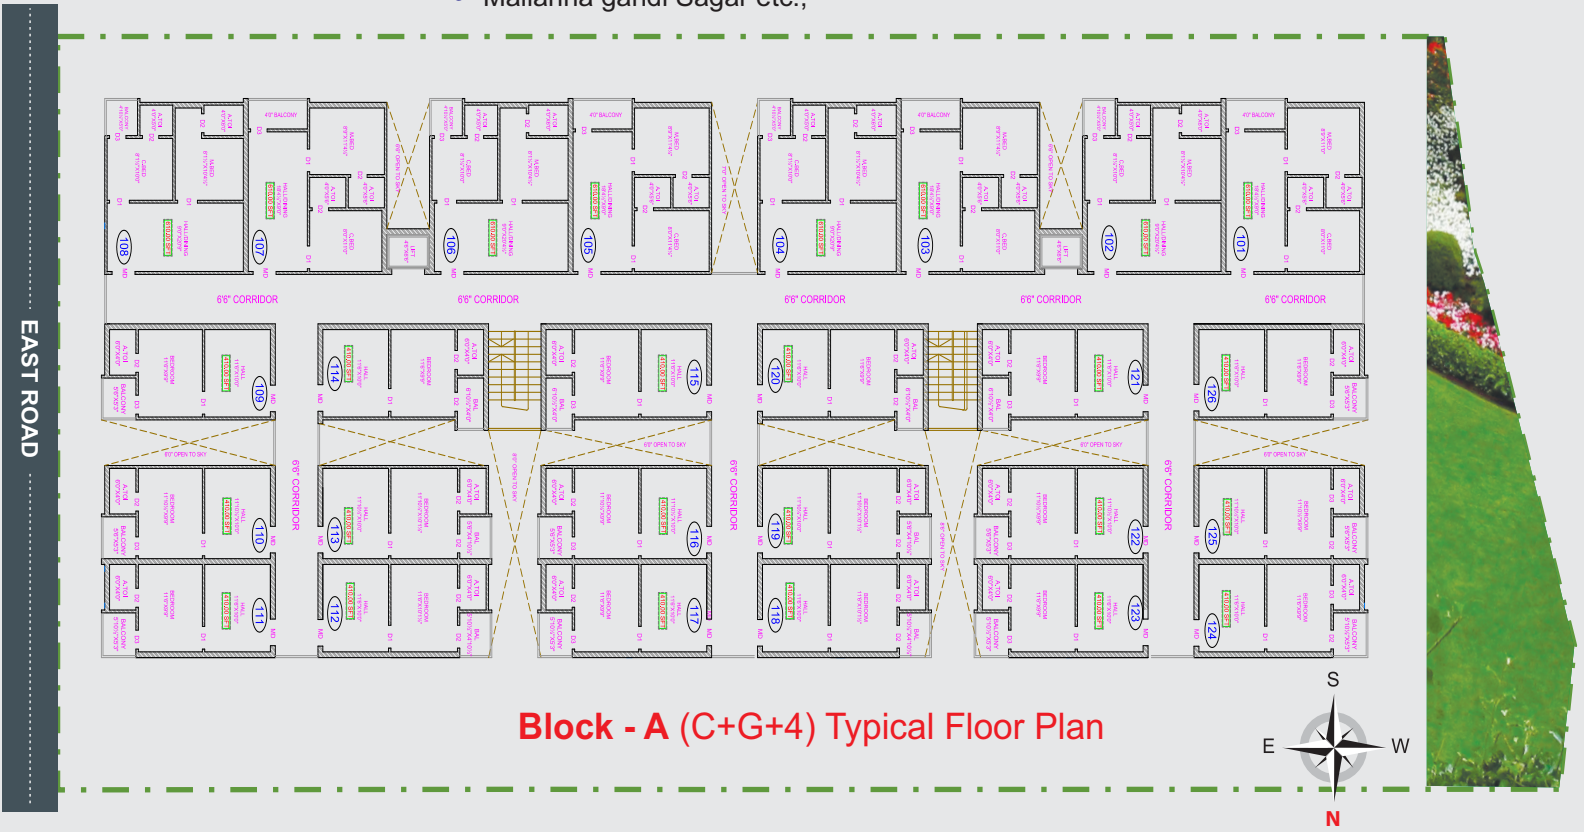

**FARMS & VENTURES
PRIVATE LIMITED**

For More Details:

📍 H.No. 2-1-266/2F, Mamatha Nagar, Road No. 4, Nagole, Medchal-Malkajgiri Dist., Hyderabad-500068. T.S.