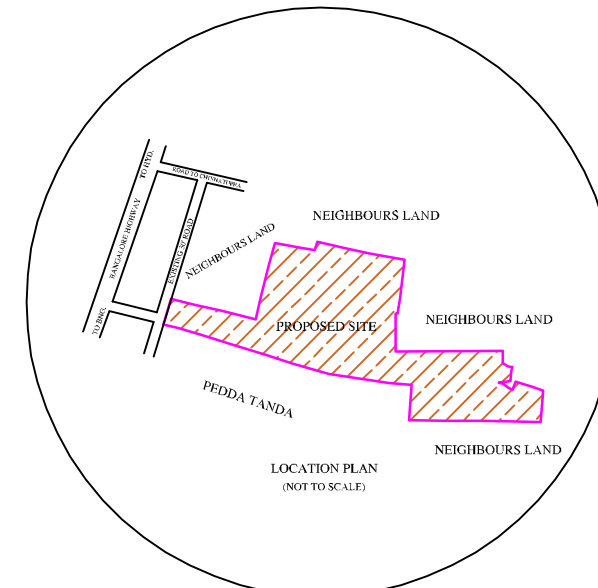

SSL GROUP

VAIBHAVI's
VISTAARA
 VILLA RANGE PLOTS
 @ Peddapotra, Shamshabad(M), Rangareddy(D), TELANGANA

APPROVED LAYOUT
 LP. No. 000148/LO/Pig/HMDA/2023